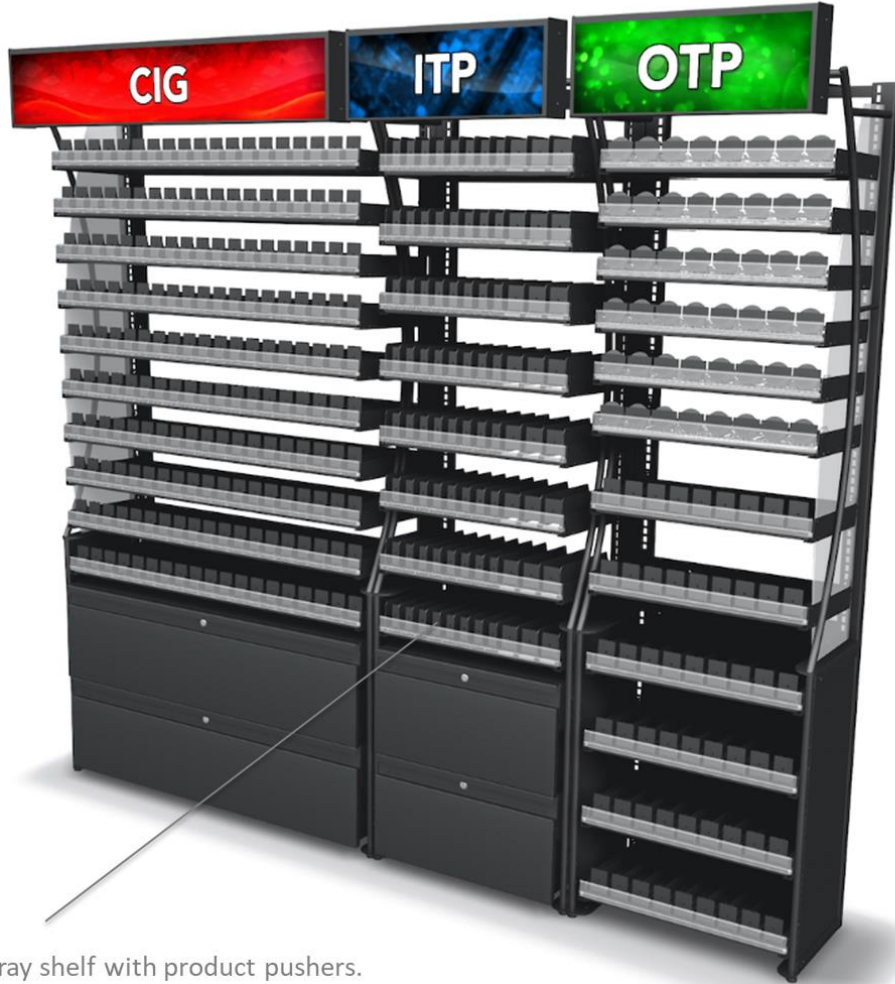

# ImageWorks - Classic

Full tray shelf with product pushers.

Key Attributes:  
7/8" vertical slots and shelf adjustments.  
2', 3' & 4' full width fixtures and shelves  
Tray inserts and product pushers.

Planogram modularity.  
Optional storage space.  
Signature side profile.

Lit header system.

Lower storage area.

Shelf system with insert product trays with spring merchandising.

Tray inserts and product pushers.