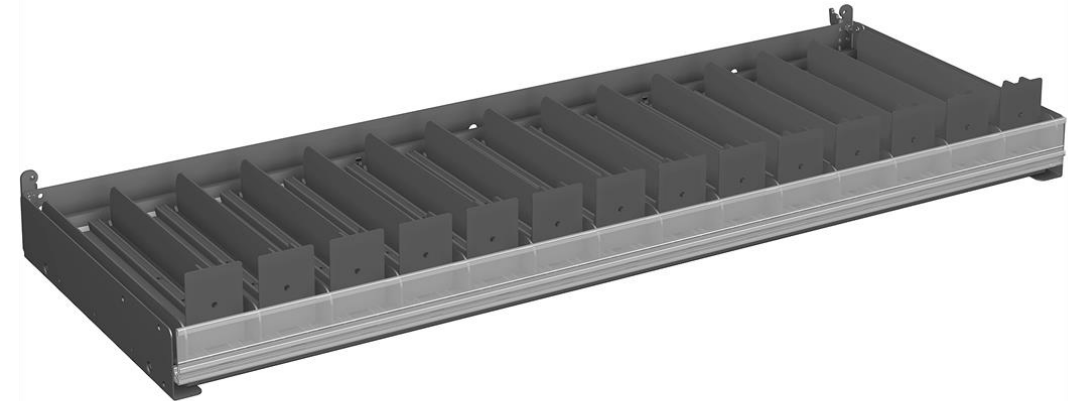

# ImageWorks - Classic

Full tray shelf with product pushers.

Key Attributes:  
7/8" vertical slots and shelf adjustments.  
2', 3' & 4' full width fixtures and shelves  
Tray inserts and product pushers.

Planogram modularity.  
Optional storage space.  
Signature side profile.

Lit header system.

Lower storage area.

Shelf system with insert product trays with spring merchandising.

Tray inserts and product pushers.